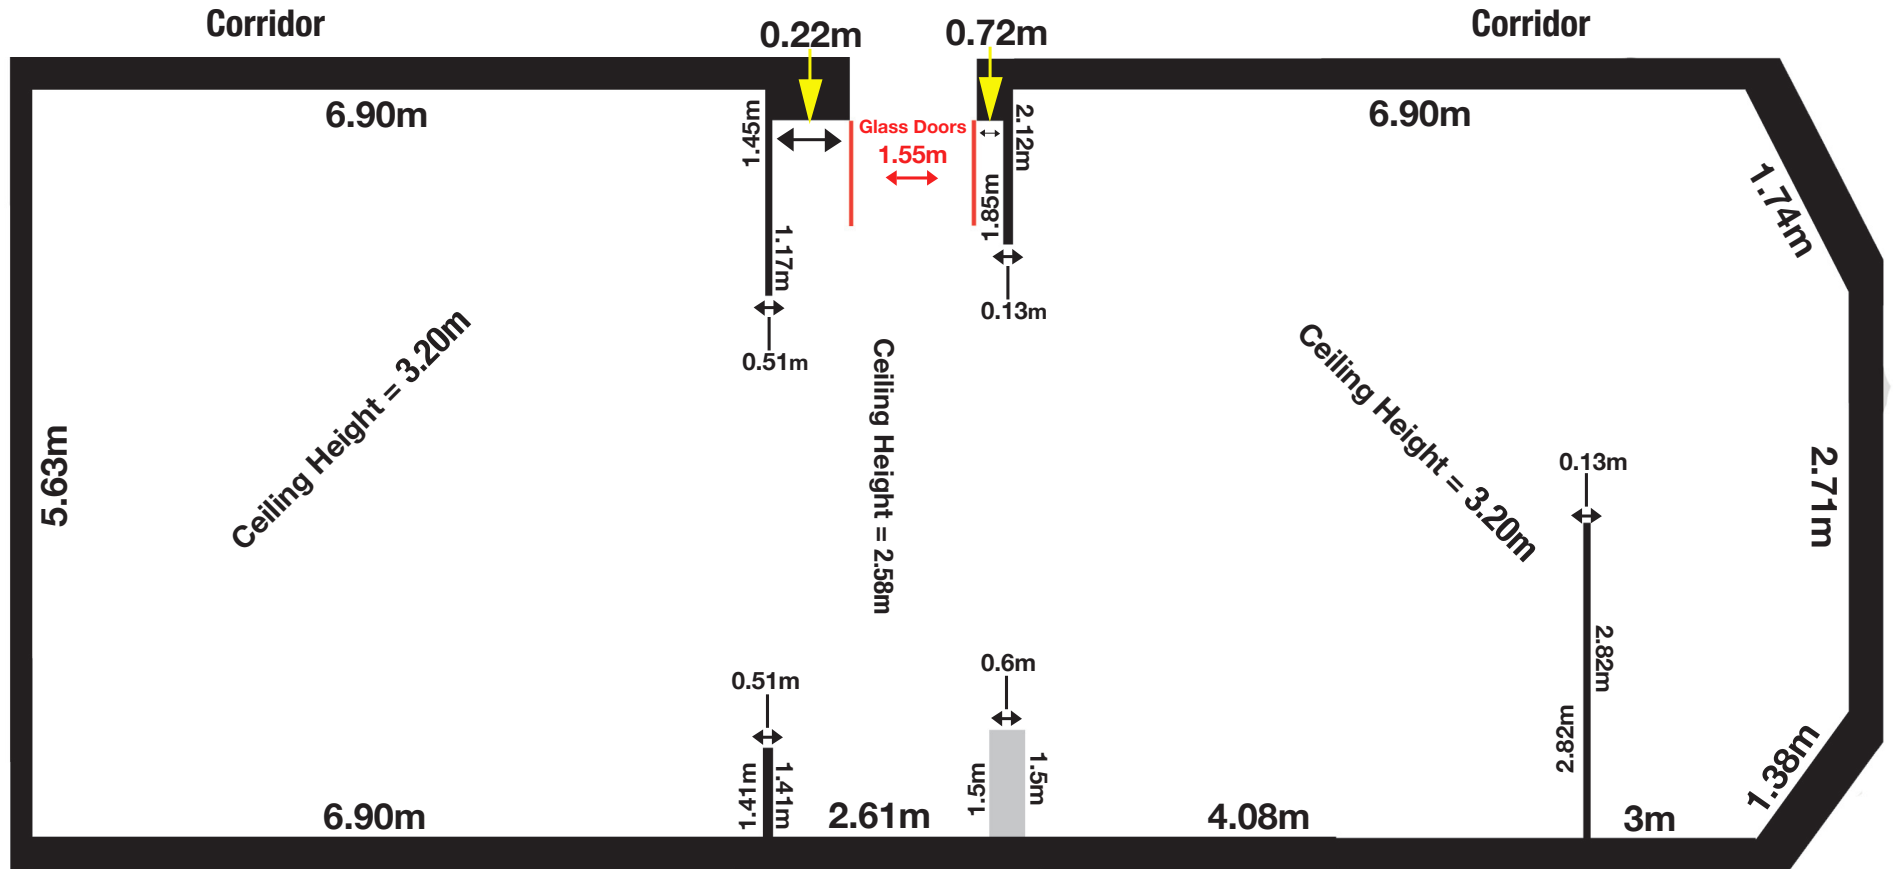

Gents & Ladies Lavatory

Staircase up to Ground Floor

Staircase down to Gallery

Key: Walls
 Wall extensions - (all wall extensions can be removed)
 Glass Doors
 Temporary Wall extension

Note:

- Multiple ceiling lights adjustable intensity and position on tracks
- Multiple electrical sockets in flooring